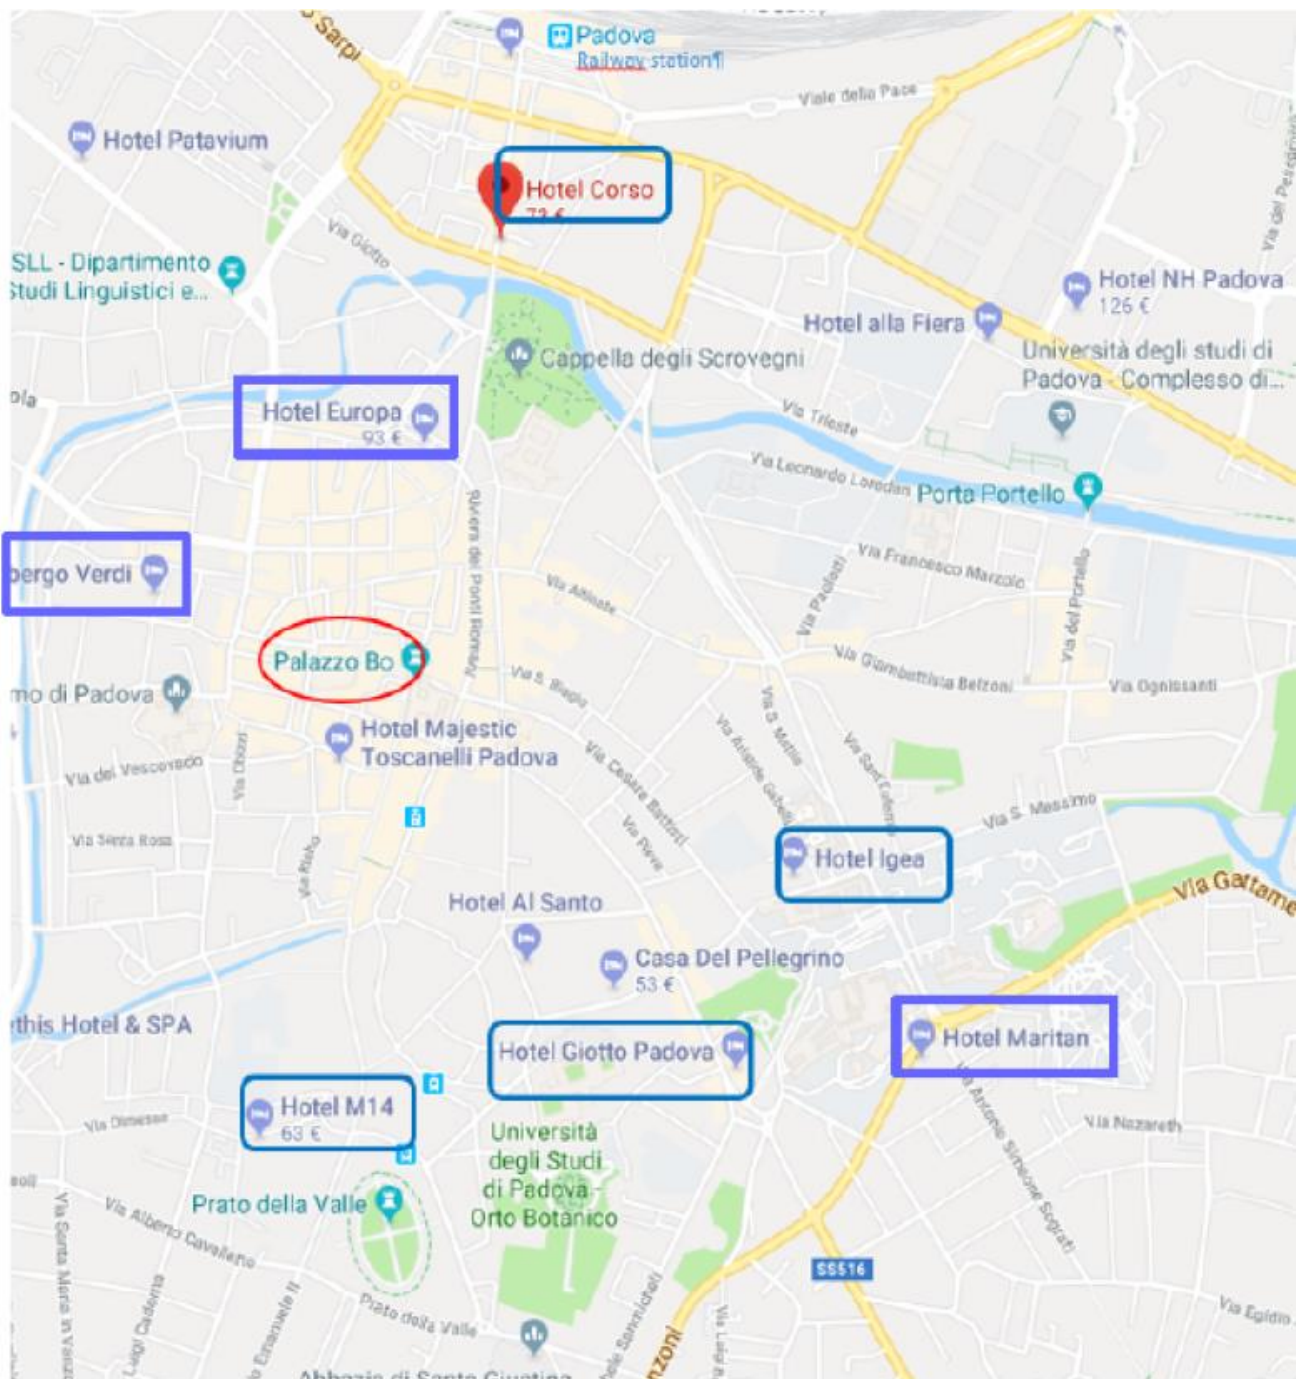

Summer School "Food & Health"
The University of Padova and the University of Sydney
24th – 29th June 2019

SUGGESTED ACCOMMODATIONS

PADOVA

Hotel Igea*** (close to the Hospital)

<http://www.hoteligea.it/> Via Ospedale, 87 Phone: +39 049 8750577 Fax: +39 049 660865

<http://www.hotelm14.it/> Via Acquette, 9 Phone: +39 049 8762011 Fax: +39 049 8786791

E-Mail: info@hotelm14.it

Hotel Corso*** (close to the railway station)

<http://www.hotelcorsopadova.it/> Corso del Popolo, 2 Phone: +39 049 8750822 Fax: +39 049 661576

E-mail: info@hotelcorsopadova.it

Hotel Maritan*** (close to the Hospital)

<http://www.hotelmaritan.it/> Via Gattamelata, 34 Phone: +39 049 850177 Fax: +39 049 850506

E-mail: info@hotelmaritan.it

Hotel Verdi***